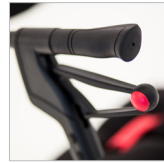

Features

Padded Backrest

Back comfort while seated. Can be flipped both ways and is included with the rollator.

Foam Cushioned Seat

Offers a comfortable resting spot while walking.

Anatomic Brake Handles

The anatomic brake handles are easy and comfortable to use.

Accessories

Tray

Practical for resting lightweight items. Maximum load 2 kg/4.4lb. Part no. 93316.

Hard Basket

Basket ideal for shopping. Maximum load 4.5kg/10 lb. Part no. 4510.

Cane or Umbrella Holder

Simplifies transport of a cane or umbrella. Part no. 93317.

Cup Holder

Attaches in seconds without tools. Fits standard size bottle and cups. Part no. 90394.

Curb Climper

Allows the rollator to be slightly lifted onto a curb. Part no. 93315.

Identification Tag Green

Attaches to the rollator in seconds. Part no. 90393.

Identification Tag Canada

Attaches to the rollator in seconds. Part no. 90392.

Soft Zippered Bag

Soft bag that folds with the mobility aid. Maximum capacity 5kg/11lb. Part no. 93280.

Technical specifications

Part Name	Part no.	Handle Height (Min - Max)	Seat Height	Overall Width	Width between Handles	Distance between Rear Wheels	Wheel Size	Product Weight
neXus 3 Super Low	Black 470018	78 cm - 86 cm 30.5" - 34.1"	48 cm 19"	58 cm 23"	45 cm 17.5"	47 cm 18.5"	20 cm x 3 cm 8" x 1.2"	7.6 kg 16.9lb
	Blue 470018B							
	Red (Burgundy) 470018R							
neXus 3 Low	Black 470022	78 cm - 93 cm 30.5" - 36.5"	56 cm 22"	58 cm 23"	45 cm 17.5"	47 cm 18.5"	20 cm x 3 cm 8" x 1.2"	7.7 kg 17.1lb
	Blue 470022B							
	Red (Burgundy) 470022R							
neXus 3 Standard	Black 470024	83 cm - 101 cm 32.5" - 39.8"	61 cm 24"	58 cm 23"	45 cm 17.5"	47 cm 18.5"	20 cm x 3 cm 8" x 1.2"	7.8 kg 17.3lb
	Blue 470024B							
	Red (Burgundy) 470024R							

Maximum User Weight: 200 kg / 441 lb

Black

Blue

Red

The neXus 3 is available in three different colours; Black, Blue, and Red [Burgundy].