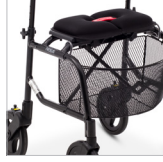

- Cable-free
- Wide backstrap
- Three colours

Our bestselling classic

neXus 3, is our bestselling rollator with a wide backstrap and robust wheels, making it a perfect everyday-life-companion.

Easy to fold

Cable-free and wide backstrap

The cable-free and anatomic brake handles increases safety and comfortability. No cables catch on objects around the home. The cable-free

Features

Padded Backrest

Back comfort while seated. Can be flipped both ways and is included with the rollator.

Foam Cushioned Seat

Offers a comfortable resting spot while walking.

Anatomic Brake Handles

The anatomic brake handles are easy and comfortable to use.

Accessories

Tray

Practical for resting lightweight items. Maximum load 2 kg/4.4lb. Part no. 93316.

Hard Basket

Basket ideal for shopping. Maximum load 4.5kg/10 lb. Part no. 4510.

Cane or Umbrella Holder

Simplifies transport of a cane or umbrella. Part no. 93317.

Cup Holder

Attaches in seconds without tools. Fits standard size bottle and cups. Part no. 90394.